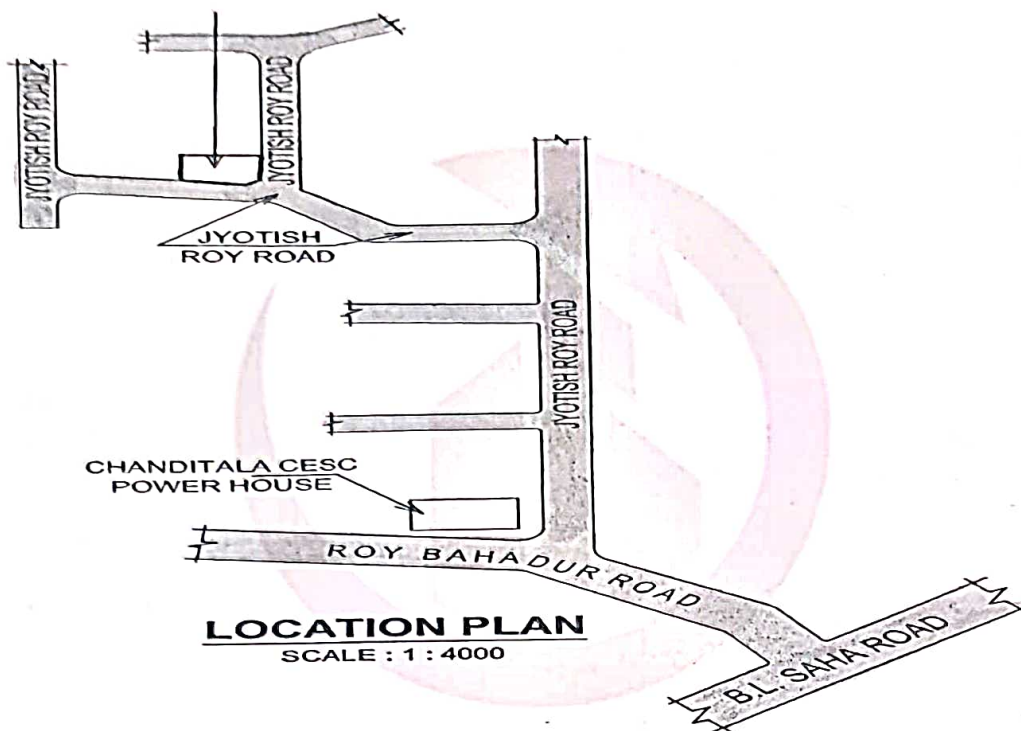

**TO WHOM IT MAY CONCERN**

Location plan of proposed project "Sun Jyoti" situated at Premises No. - 270, Jyotish Roy Road, Dag No. 362, R.S. Khatian No- 12, J.L. No- 09, Touzi No- 210, R.S. No- 180, Mouza- Punja Sahapur, P.S. - New Alipore, Ward No- 117, Dist- South 24 Parganas, Kolkata- 700053 is shown below:

**CONSTRUCTED SITE**

Latitude: 22.50196511  
Longitude: 88.33398551

For M/s Sun Enterprise  
SUN ENTERPRISE

Proprietor

Tushar S. Kamdar  
Proprietor

91 98305 55585

info@sunparivar.com

21/7 Aswini Dutta Road, Level 4, Kol-29